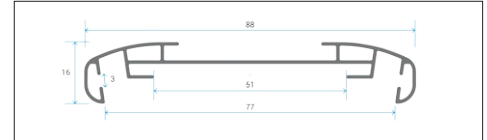

Aluminium mounting rail where mechanism and roll are attached. It can be used to install Nevaflex roller blinds with standard mechanisms, without having to use a box

- 88 mm x 16,3 mm x 5.8 M
- 6 bars/box - 34,8 m 530 g/m
- Aluminium (6063-T5)
- Ext. PF01_48313

blanco - white 11914900

gris - grey 11914740

negro - black 11914905

- 1 Insertar en el perfil Insert in the profile
- 2 Atornillar para fijarlo Screw to attach
- 3 Colocar el tubo Place the tube

Uniones a tejido válidas / Valid fabric holders

transparente clear 11801018

Perfil goma de coextrusión 7 mm. Para la unión del tejido a perfil. Termosoldable.

Coextruded rubber profile 7 mm. For attaching the fabric to profiles. Thermal welding allowed.